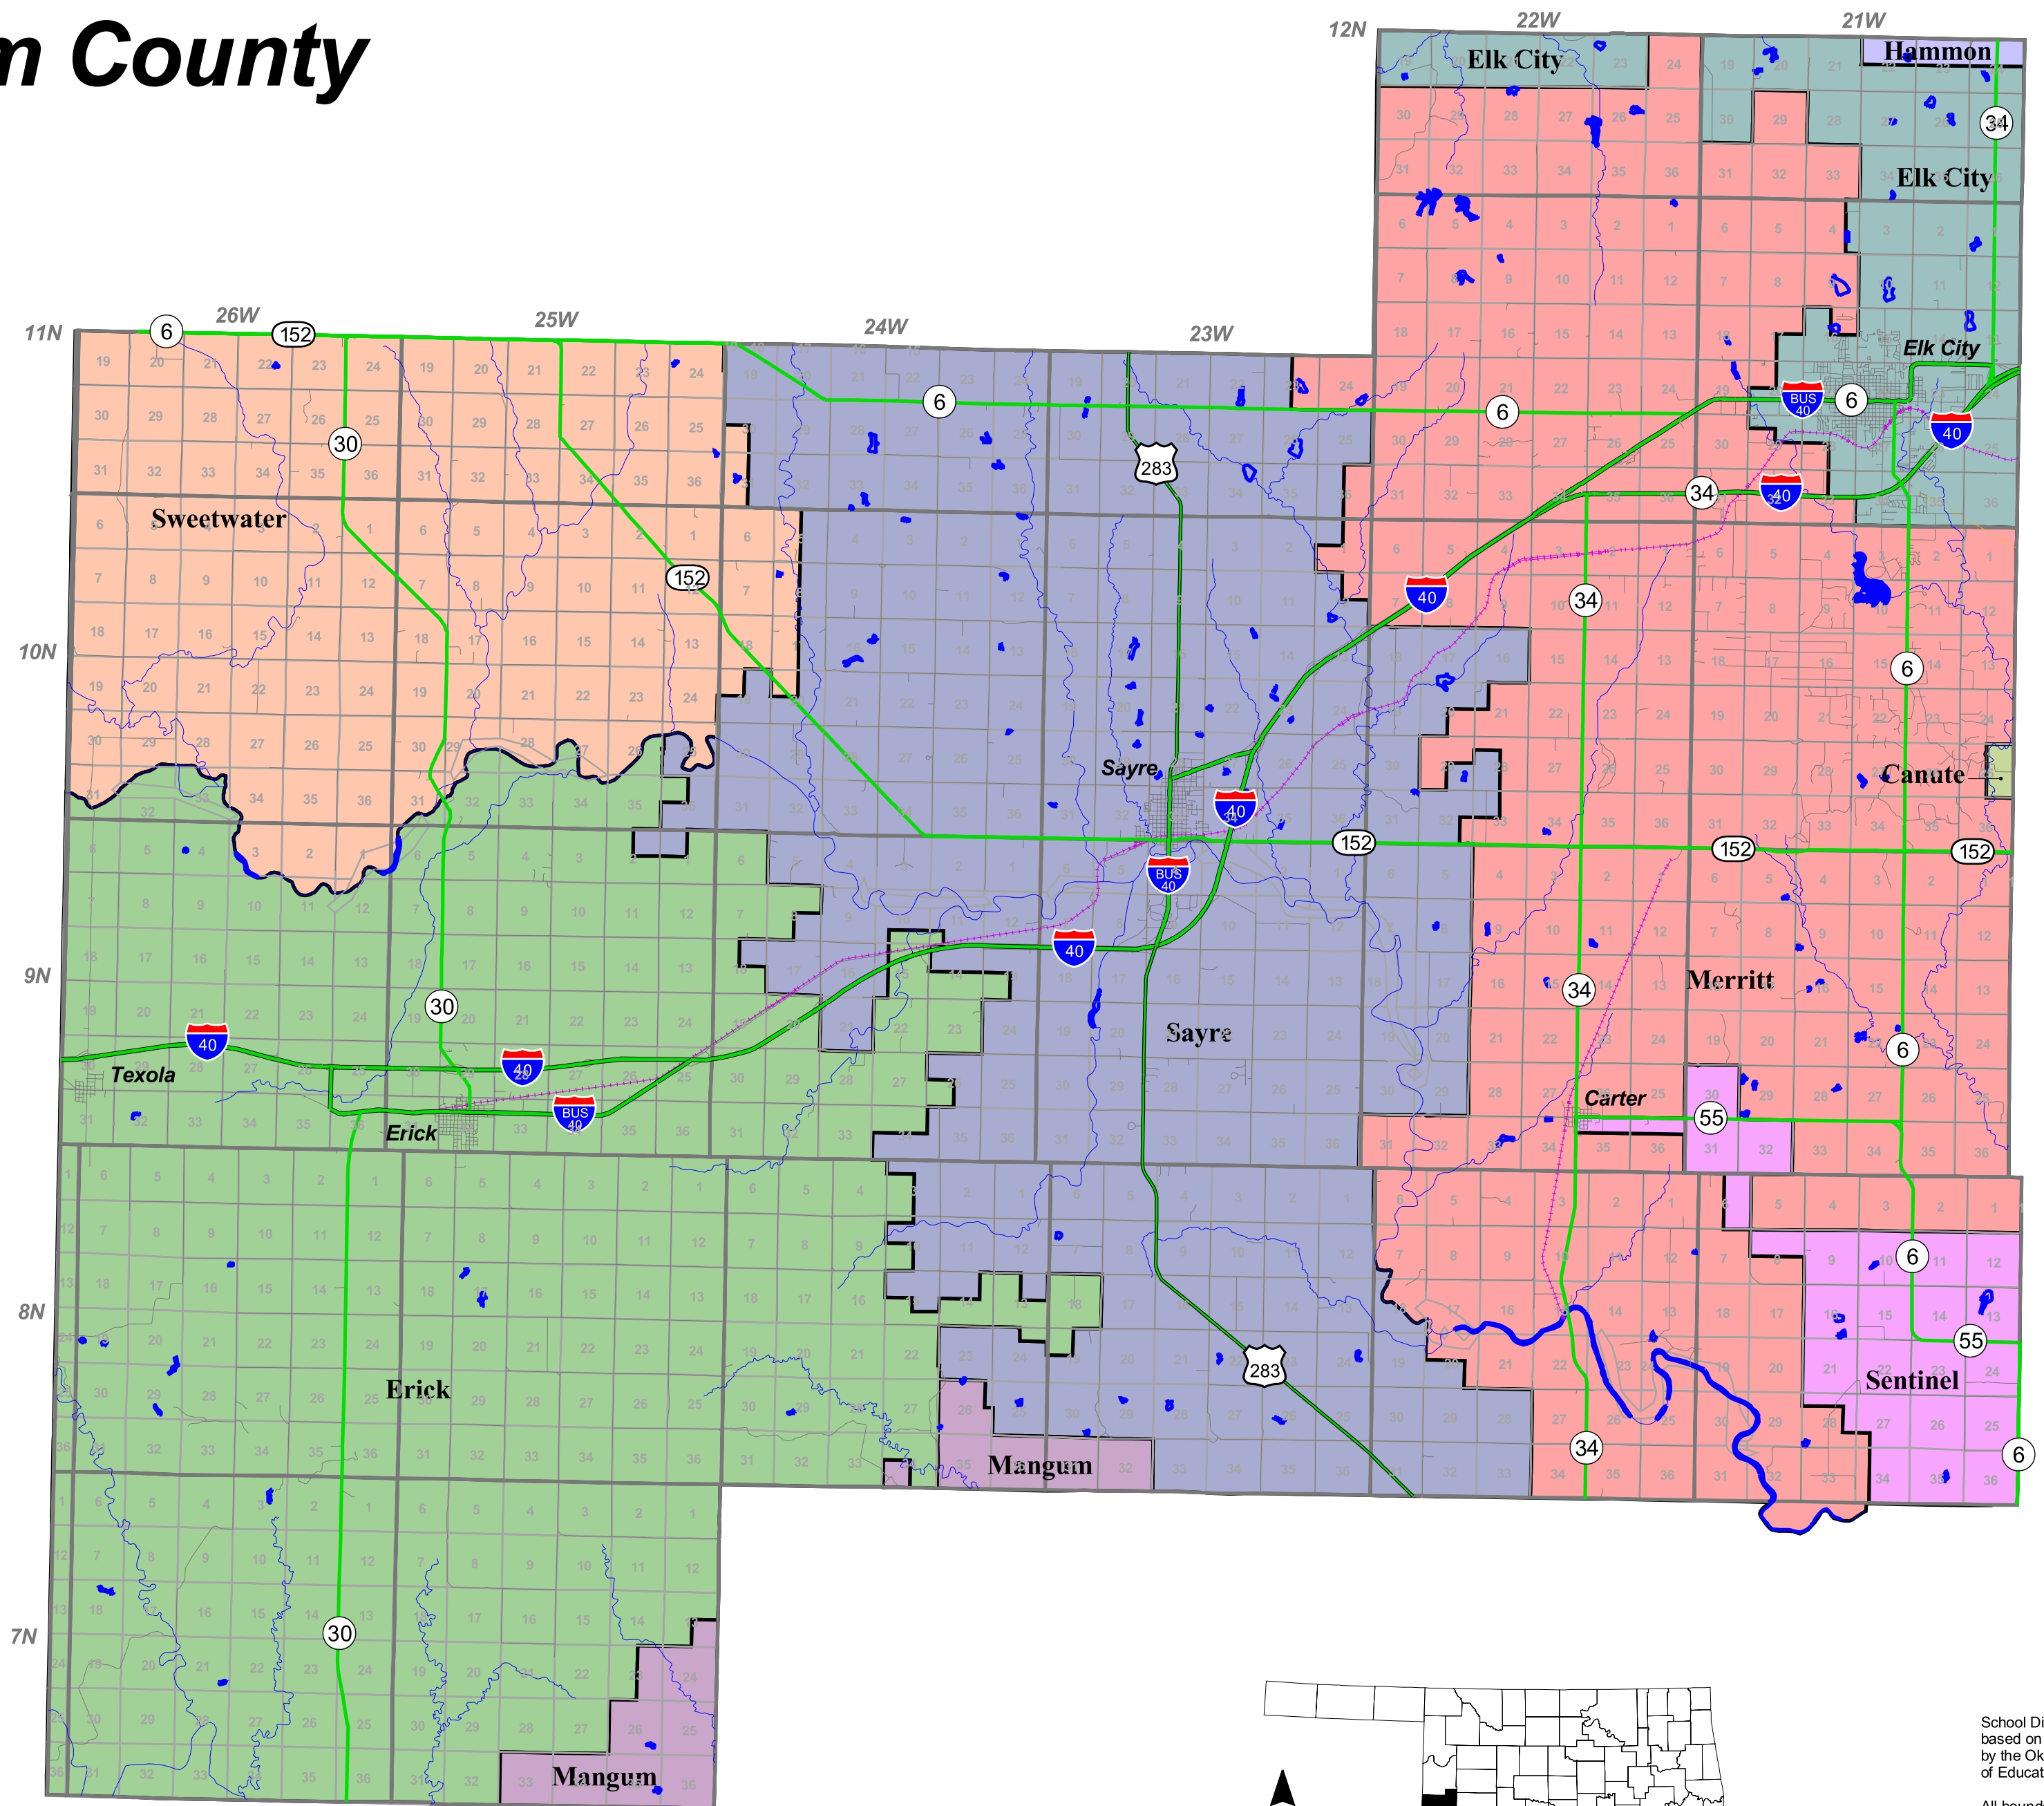

Beckham County

Legend

School Districts

No Career Technology Center

- I-51 Erick
- JL-1 Mangum

Western Oklahoma Career Technology Center

- JL-11 Canute
- I-6 Elk City
- JL-66 Hammon
- I-2 Merritt
- I-31 Sayre
- JL-15 Sweetwater
- JL-1 Sentinel

Ad Valorem Reference Number

Canute	05/614/12
Elk City	05/033/12
Erick	05/036/00
Hammon	05/522/12
Mangum	05/229/00
Merritt	05/032/12
Sayre	05/034/12
Sentinel	07/610/12
Sweetwater	05/521/12

School District Boundaries are based on information provided by the Oklahoma Department of Education (405) 521-3812.